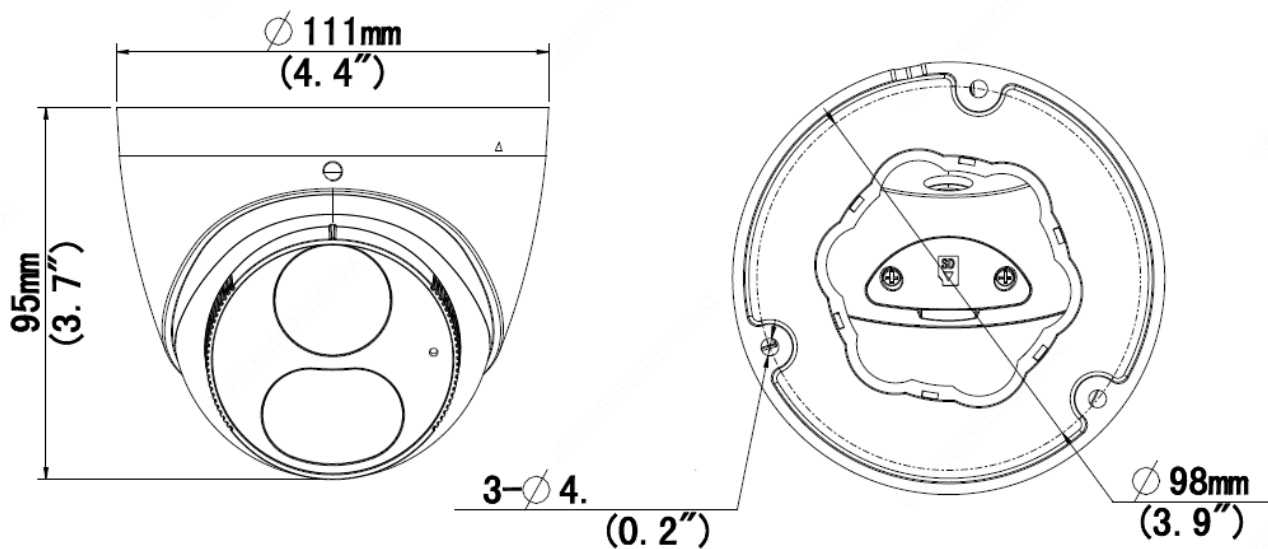

## Specifications

	IPC-T1E4-AF28K				
<b>Camera</b>					
Sensor	1/2.7", 4.0 megapixel, progressive scan, CMOS				
Minimum Illumination	Colour: 0.003Lux (F1.6, AGC ON) 0Lux with IR on				
Day/Night	IR-cut filter with auto switch (ICR)				
Shutter	Auto/Manual, 1 ~ 1/100000s				
Adjustment angle	Pan: 0° to 360°, Tilt: 0° to 80°, Rotate: 0° to 360°				
S/N	>56dB				
WDR	120dB				
<b>Lens</b>					
Lens Type	2.8mm @1.6, Fixed-focal				
Lens Mount	M12				
Angle of View (H)	112.9°				
Angle of View (V)	59.1°				
Angle of View (O)	121.2°				
<b>DORI</b>					
DORI Distance	Lens (mm)	Detect (m)	Observe (m)	Recognize (m)	Identify (m)
	2.8	63.0	25.2	12.6	6.3
<b>Illuminator</b>					
IR Range	Up to 30m (98 ft) IR range				
Wavelength	850nm				
IR On/Off Control	Auto/Manual				
<b>Video</b>					
Video Compression	Ultra 265, H.265, H.264, MJPEG				
H.264 code profile	Baseline profile, Main profile, High profile				
Frame Rate	Main Stream: 4MP (2688*1520), Max 25fps; 4MP (2560*1440), Max 25fps; 3MP (2304*1296), Max 30fps; 1080P (1920*1080), Max 30fps; 720P (1280*720), Max 30fps; Sub Stream: 720P (1280*720), Max 30fps; D1 (720*576), Max 30fps; 640*360, Max 30fps; 2CIF (704*288), Max 30fps; CIF (352*288), Max 30fps;				
Video Bit Rate	128 Kbps~16 Mbps				
U-code	Supported				
9:16 Corridor Mode	Supported				
OSD	Up to 4 OSDs				
Privacy Mask	Up to 4 areas				
ROI	Up to 8 areas				
Motion Detection	Up to 4 areas				
<b>Image</b>					
White Balance	Auto/Outdoor/Fine Tune/Sodium Lamp/Locked/Auto2				
Image Setting	Image rotation, brightness, saturation, contrast, sharpness, gain adjustable by web browser				
Digital Noise Reduction	2D/3D DNR				
Smart IR	Support				

## Dimensions